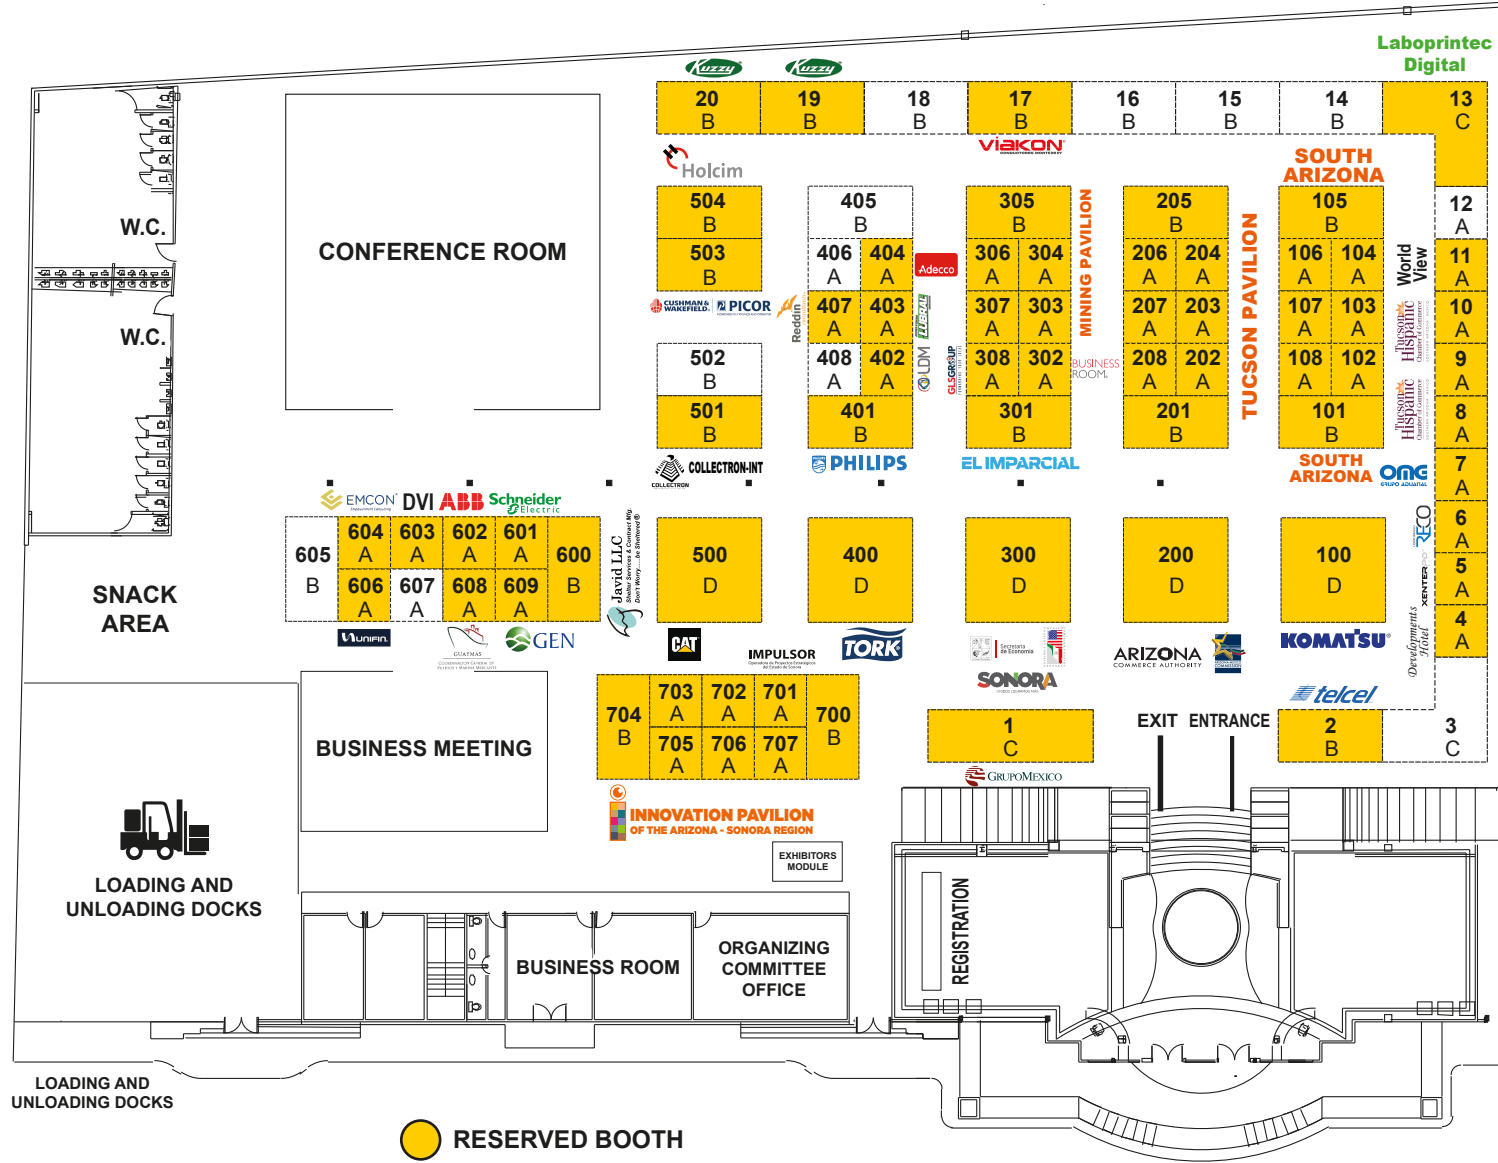

DIMENSIONS AND COST

TYPE	FRONT	DEPTH	M ²	USD
A	3	3	9	1,700
B	6	3	18	3,400
C	9	3	27	5,100
D	6	6	36	6,800

BOOTH 3x3 METERS IS COMPOSED BY:

- Aluminum structure shapes with white color boards. (Panel Art).
- One strip fluorescent fixture 2 x 38.
- Company Name sign in black 3" high letters.
- One polarized 500 Whatts power outlet.
- Carpet
- Table
- Tablecloth
- Two chairs

RESERVE YOUR SPACE NOW!

MAXIMUM MOUNTING HEIGHT: 5 meters

EXHIBITORS LIST

COMPANY

SECTOR

ABB	Technologies for industrial automation.
AC HOTEL TUCSON DOWNTOWN	Hospitality.
ADECCO	Human Resources Consultants.
AGNICO SONORA	Mines.
ALIO GOLD INC.	Mines.
ARIZONA COMMERCE AUTHORITY	Business Support and Government Services AZ.
BUSINESS ROOM	School of business.
CASINO DEL SOL	Hospitality.
CAT	Construction machinery and mining equipment.
CITY OF TUCSON	City of Tucson Resources for Investors.
COLLECTRON-INT	Factory.